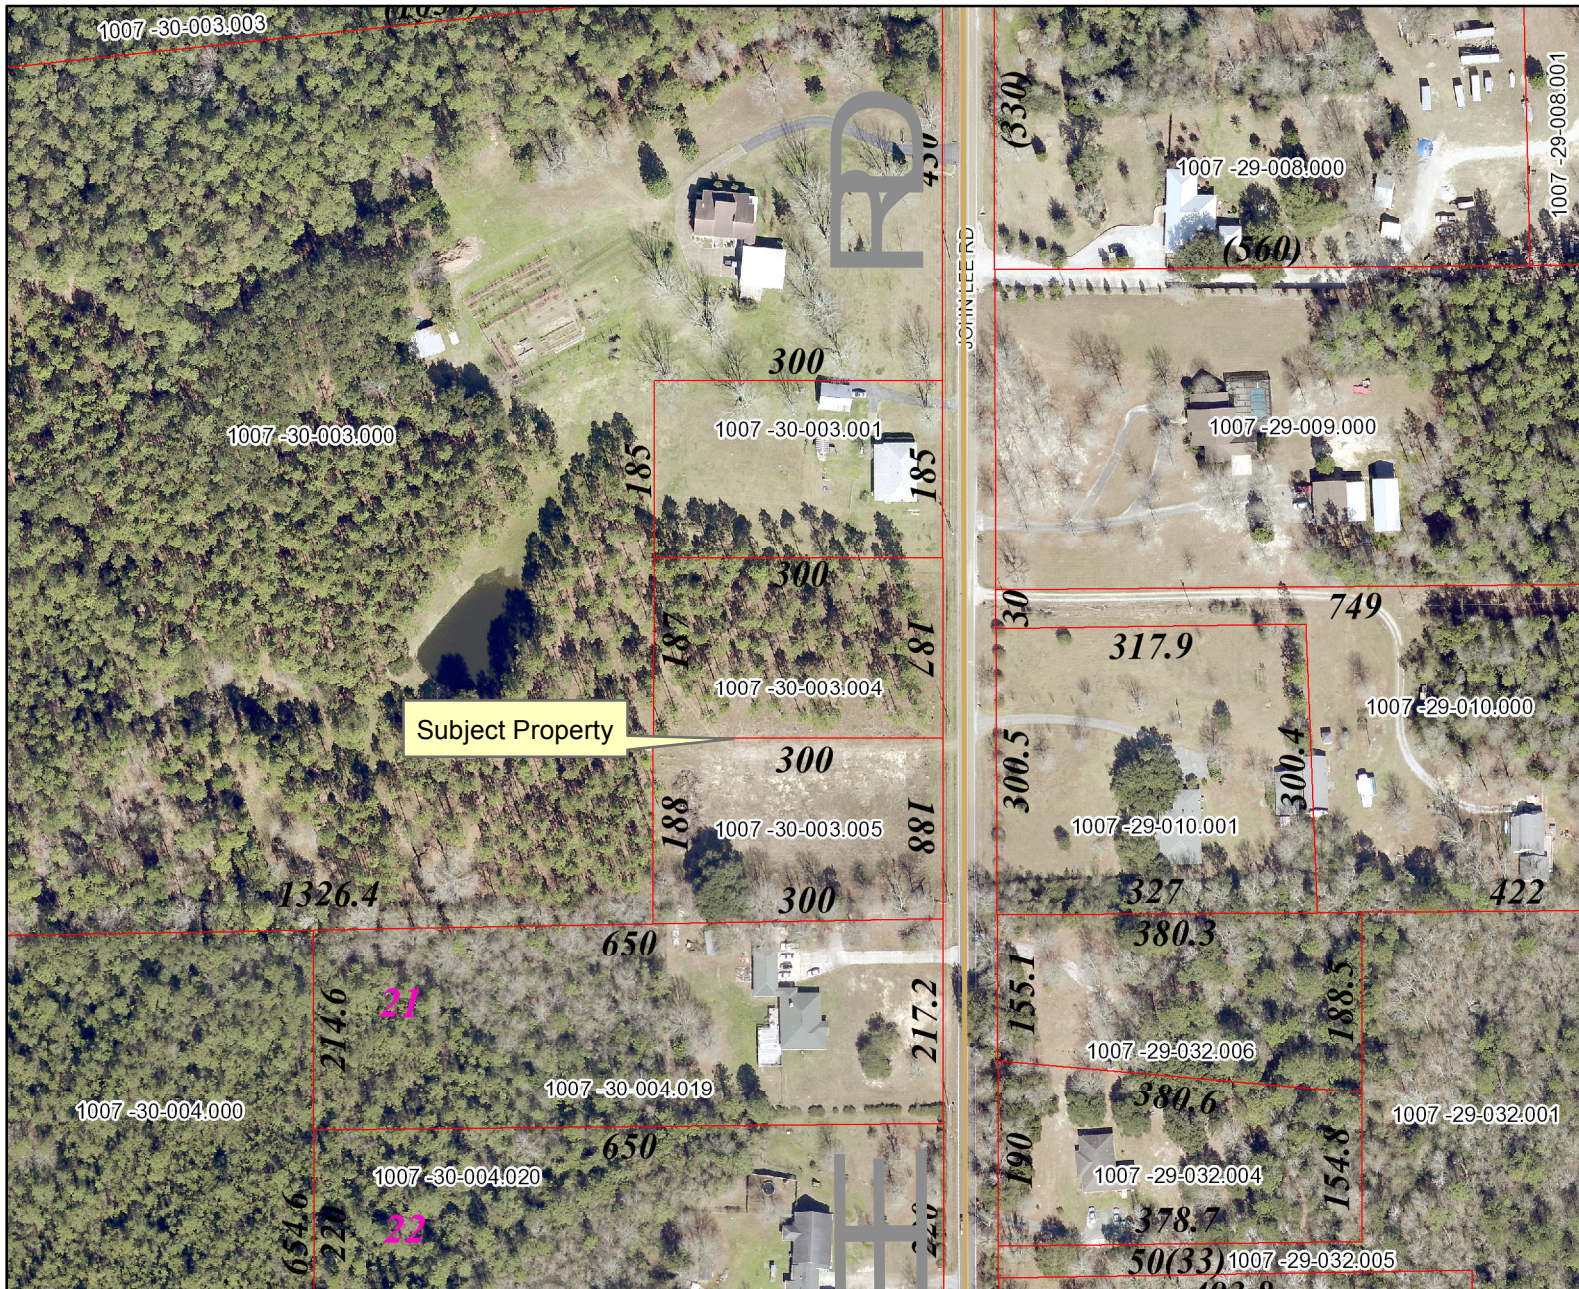

1 inch = 200 feet

1707HC102

Legend

X Harrison_PermittedMines_20161128

[Red Outline] Live Parcels with Land Roll

2017 Imagery

RGB

- [Red Box] Red: Band_1
- [Green Box] Green: Band_2
- [Blue Box] Blue: Band_3